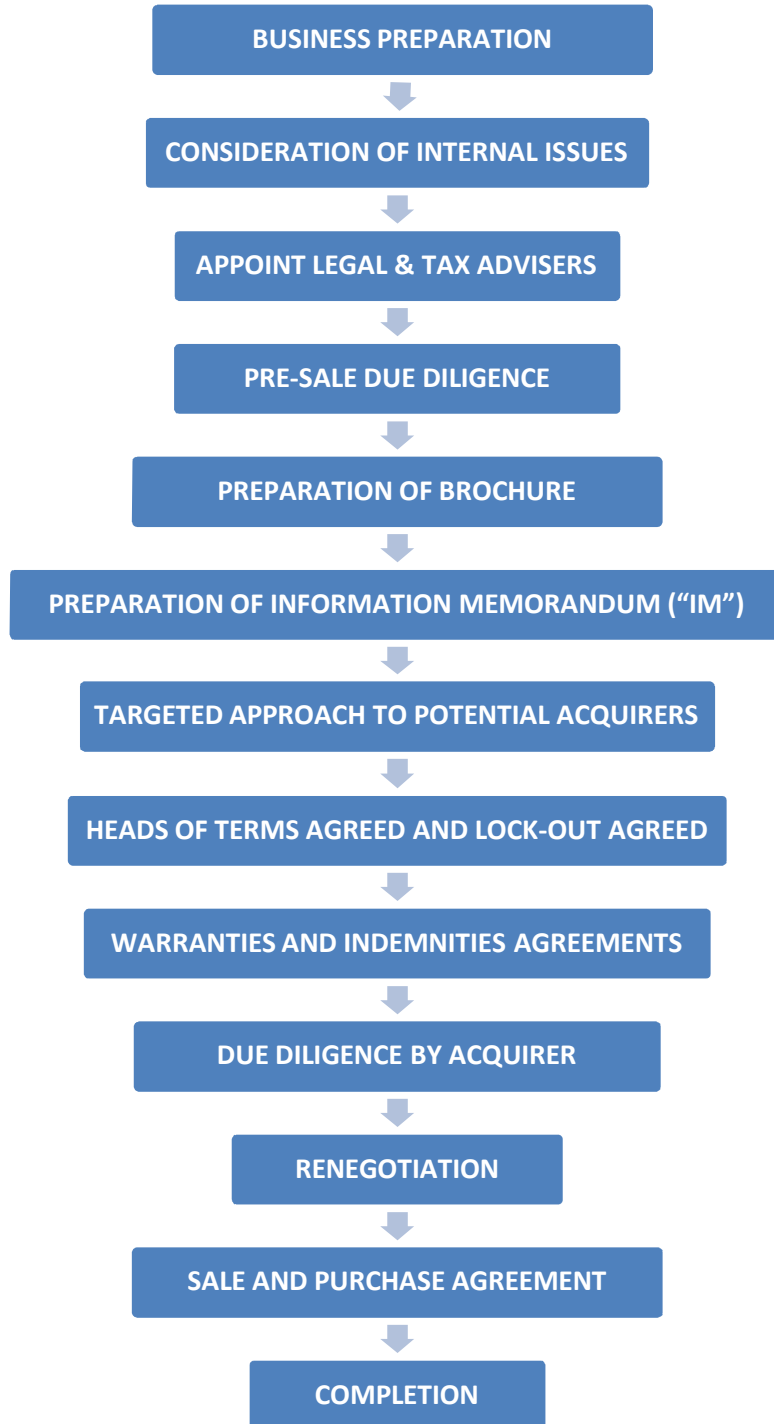

BROADOAK
CONSULTING

SELLING YOUR BUSINESS - FLOW CHART

Ashley W L Pocock ACA CA(ANZ)
+44 (0) 7949 941 518
apocock@broadoakconsulting.co.uk
www.broadoakconsulting.co.uk

17 Heather Grange
West Hill, Ottery St Mary
Exeter, UK
EX11 1XZ